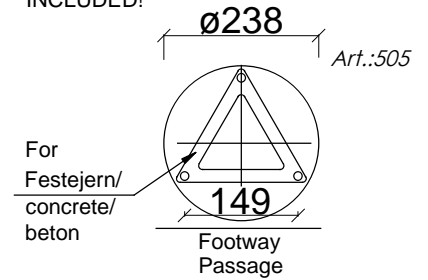

NARVIK

550xx0010 77W, E-27, QA55

N	1	PE
N	L	

INCLUDED!

NOT INCLUDED!

x=8mm

3x max.4