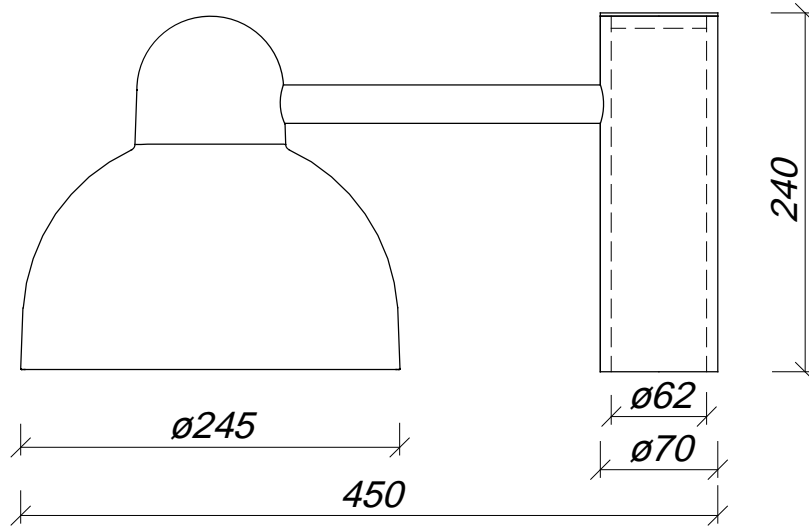

KOSTER

Art.: 727xx0010

G24q-3, 26W

(ENG) The light source contained in this luminaire shall only be replaced by the manufacturer or his service agent or a similar qualified person.
If an external elastic wire or cord are damaged, they should be replaced only by the manufacturer or its service agent or a similarly qualified person in order to avoid risk.