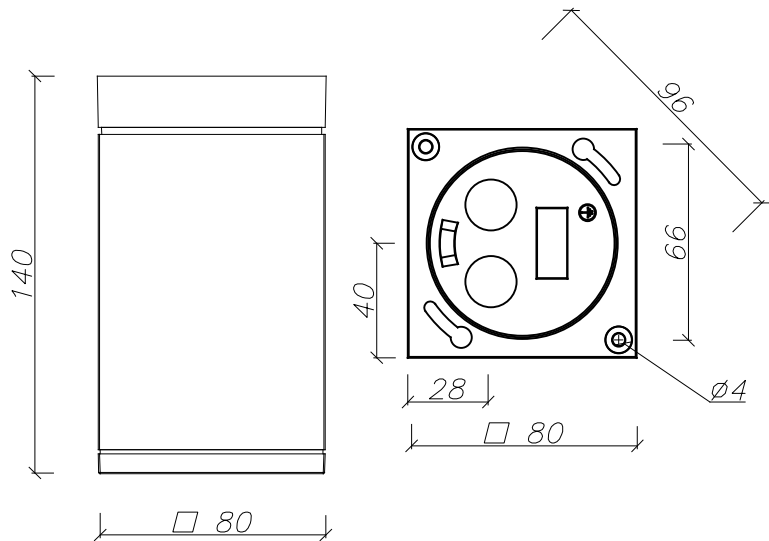

SANDVIK

Art.795xx0010 GU10, LED PAR16, max.4W

Art.796xx0010 GU10, LED PAR16, 4W

Ø6-10

Ø6-10

1

2

3

4

5

6

GASKET

Ø6-10mm