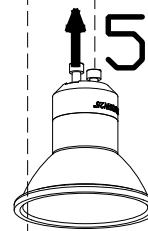

SANDVIK

Art.795xx0010 GU10, LED PAR16, max.4W

Art.796xx0010 GU10, LED PAR16, 4W

Ø6-10

Ø6-10

1

2

3

4

5

6

GASKET

Ø6-10mm