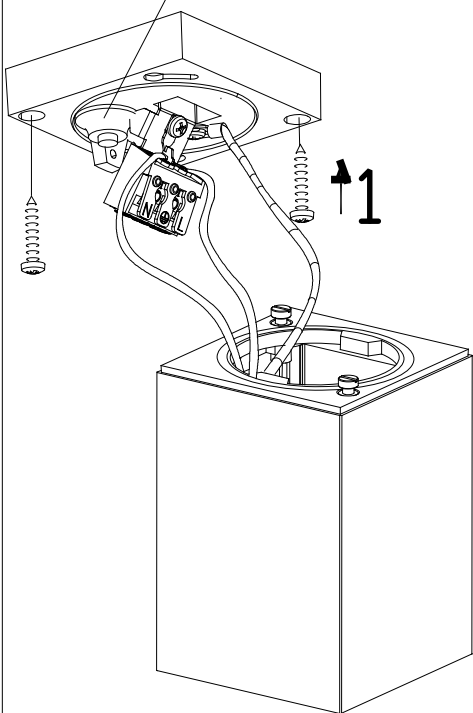

SANDVIK

Art.795xx0010 GU10, LED PAR16, max.4W

Art.796xx0010 GU10, LED PAR16, 4W

Ø6-10

Ø6-10

1

2

3

4

5

6

GASKET

Ø6-10mm