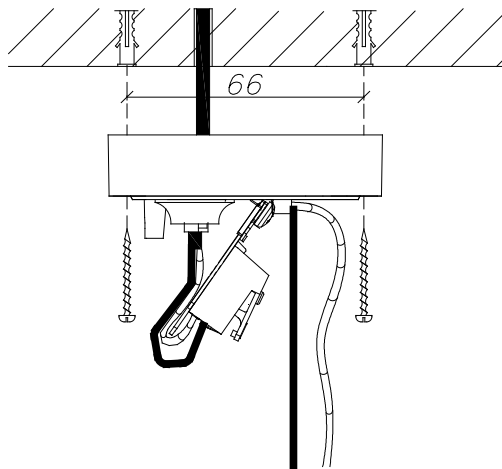

SANDVIK

Art.795xx0010 GU10, LED PAR16, max.4W

Art.796xx0010 GU10, LED PAR16, 4W

Ø6-10

Ø6-10

1

2

3

4

5

6

GASKET

Ø6-10mm