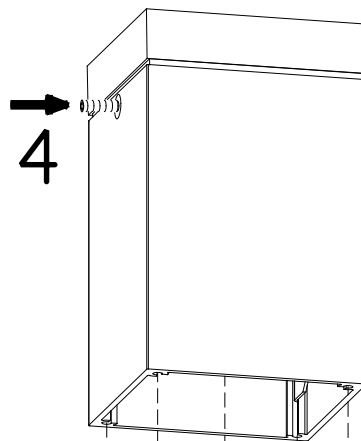

SANDVIK

Art.795xx0010 GU10, LED PAR16, max.4W

Art.796xx0010 GU10, LED PAR16, 4W

Ø6-10

Ø6-10

1

2

3

4

5

6

GASKET

Ø6-10mm