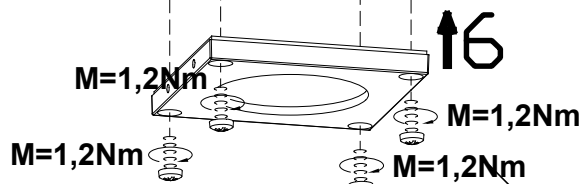

SANDVIK

Art.795xx0010 GU10, LED PAR16, max.4W

Art.796xx0010 GU10, LED PAR16, 4W

Ø6-10

Ø6-10

1

2

3

4

5

6

GASKET

Ø6-10mm