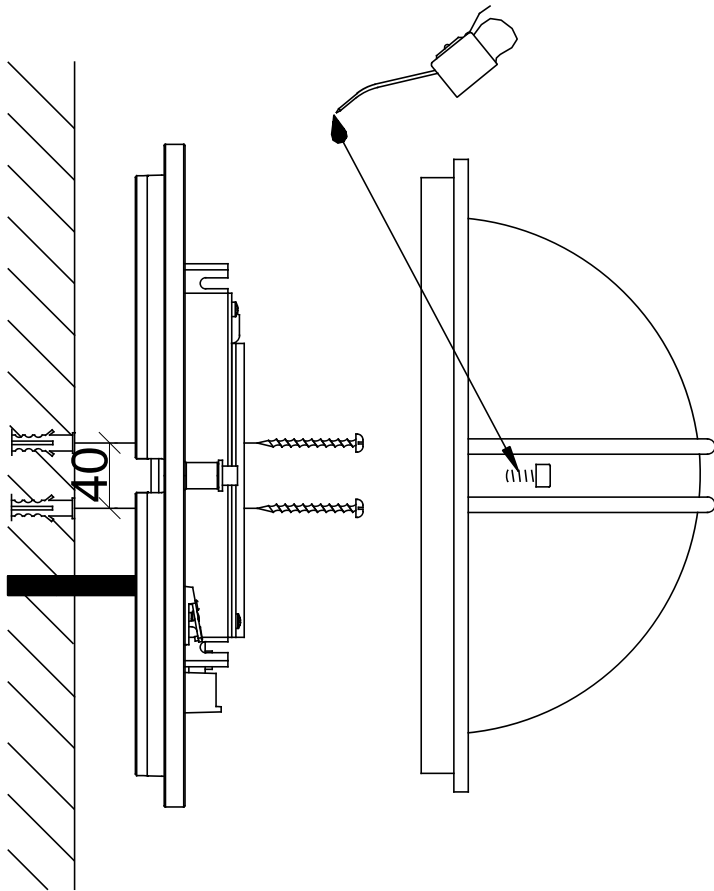

BREMEN

Art.636 LED 13W OSRAM PL-CORE AC-800-830-230V-G1
no.4052899050662

<1,5[□] x=10mm
1,5 ÷ 2,5[□] x=12mm

3x max.2,5[□]