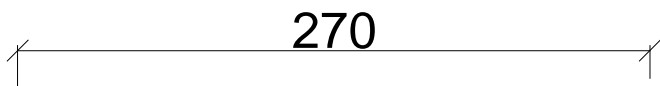

BREMEN

Art.636 LED 13W OSRAM PL-CORE AC-800-830-230V-G1
no.4052899050662

<1,5[□] x=10mm
1,5 ÷ 2,5[□] x=12mm

3x max.2,5[□]