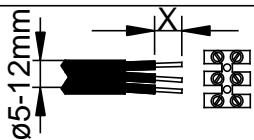

BREMEN

Art.636 LED 13W OSRAM PL-CORE AC-800-830-230V-G1
no.4052899050662

<1,5[□] x=10mm
1,5 ÷ 2,5[□] x=12mm

3x max.2,5[□]