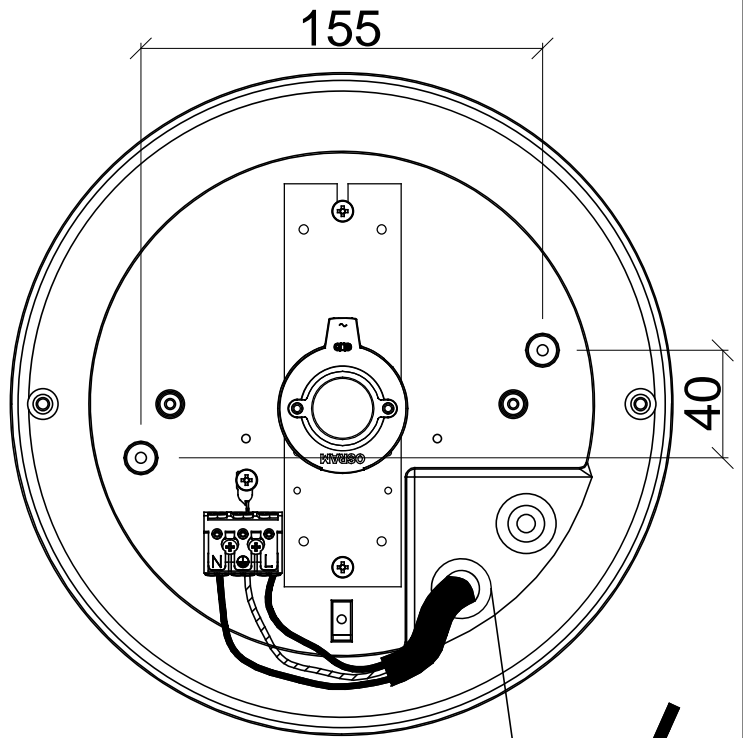

BREMEN

Art.636 LED 13W OSRAM PL-CORE AC-800-830-230V-G1
no.4052899050662

<1,5[□] x=10mm
1,5 ÷ 2,5[□] x=12mm

3x max.2,5[□]